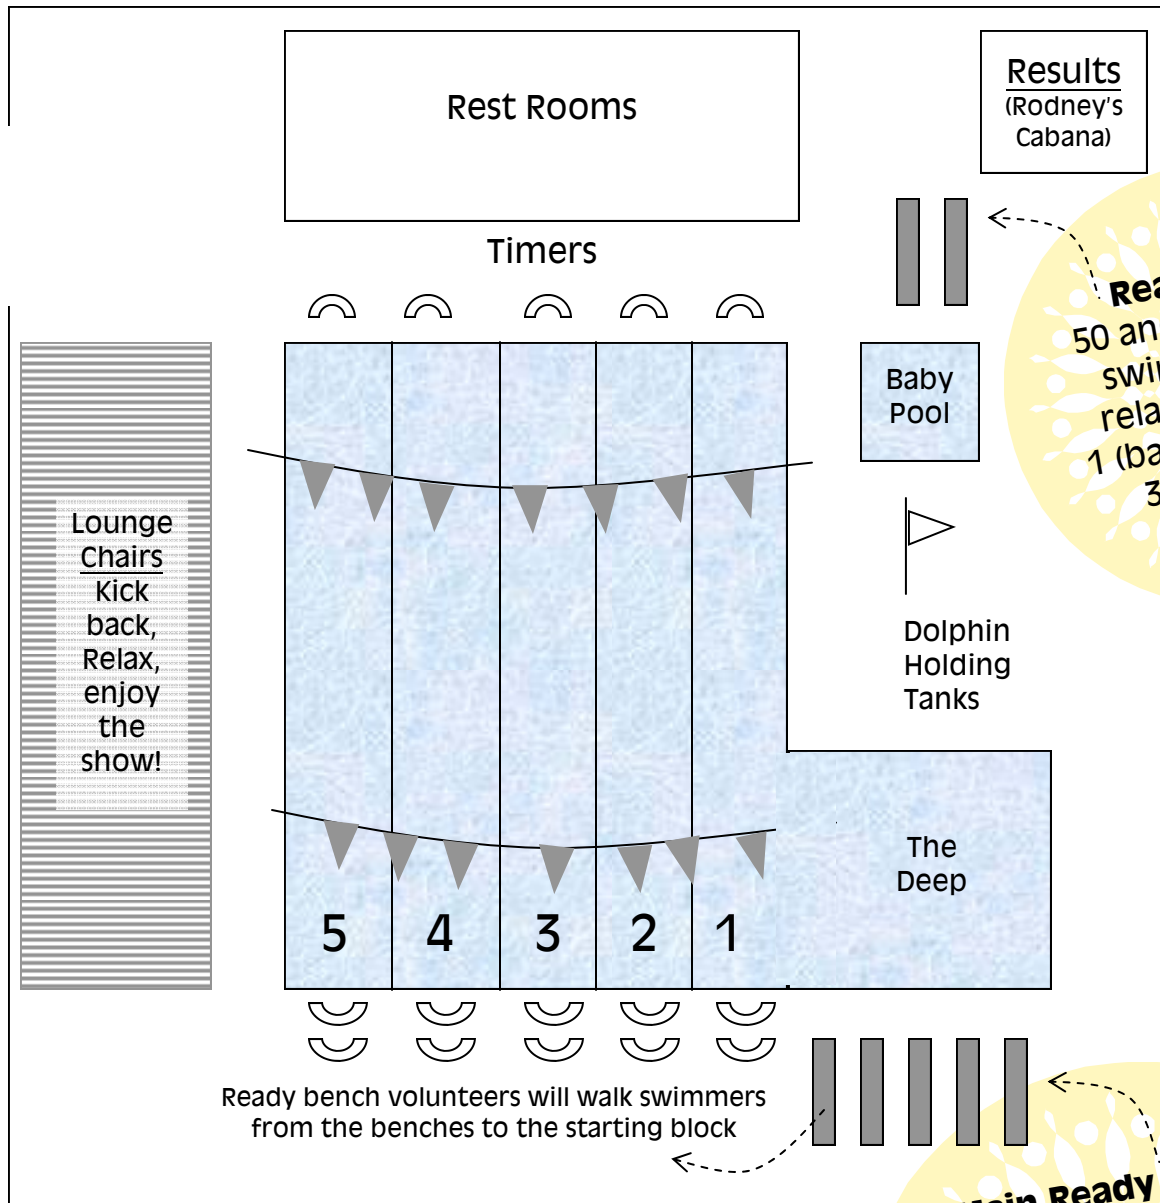

Welcome to the Dolphins' Pool!

We're glad you're here!

Ready Bench 2
50 and 100 meter swimmers and relay swimmers 1 (backstroke) and 3 (butterfly) start here

Main Ready Bench
Age Group Parents—listen for call to report here. Generally it's 6-8 heats ahead of what we are currently swimming.
Relay Teams: Swimmers 2 (breaststroke) and 4 (freestyle) start here.

Visiting Team Holding Tanks

Lounge Chairs
Kick back, Relax, enjoy the show!

Ready bench volunteers will walk swimmers from the benches to the starting block

10 & under swimmers enter this way

- IM Swimmers:
You will swim
- Butterfly
 - Backstroke
 - Breast Stroke
 - Freestyle

 **Dolphin Diner**

Have Fun!